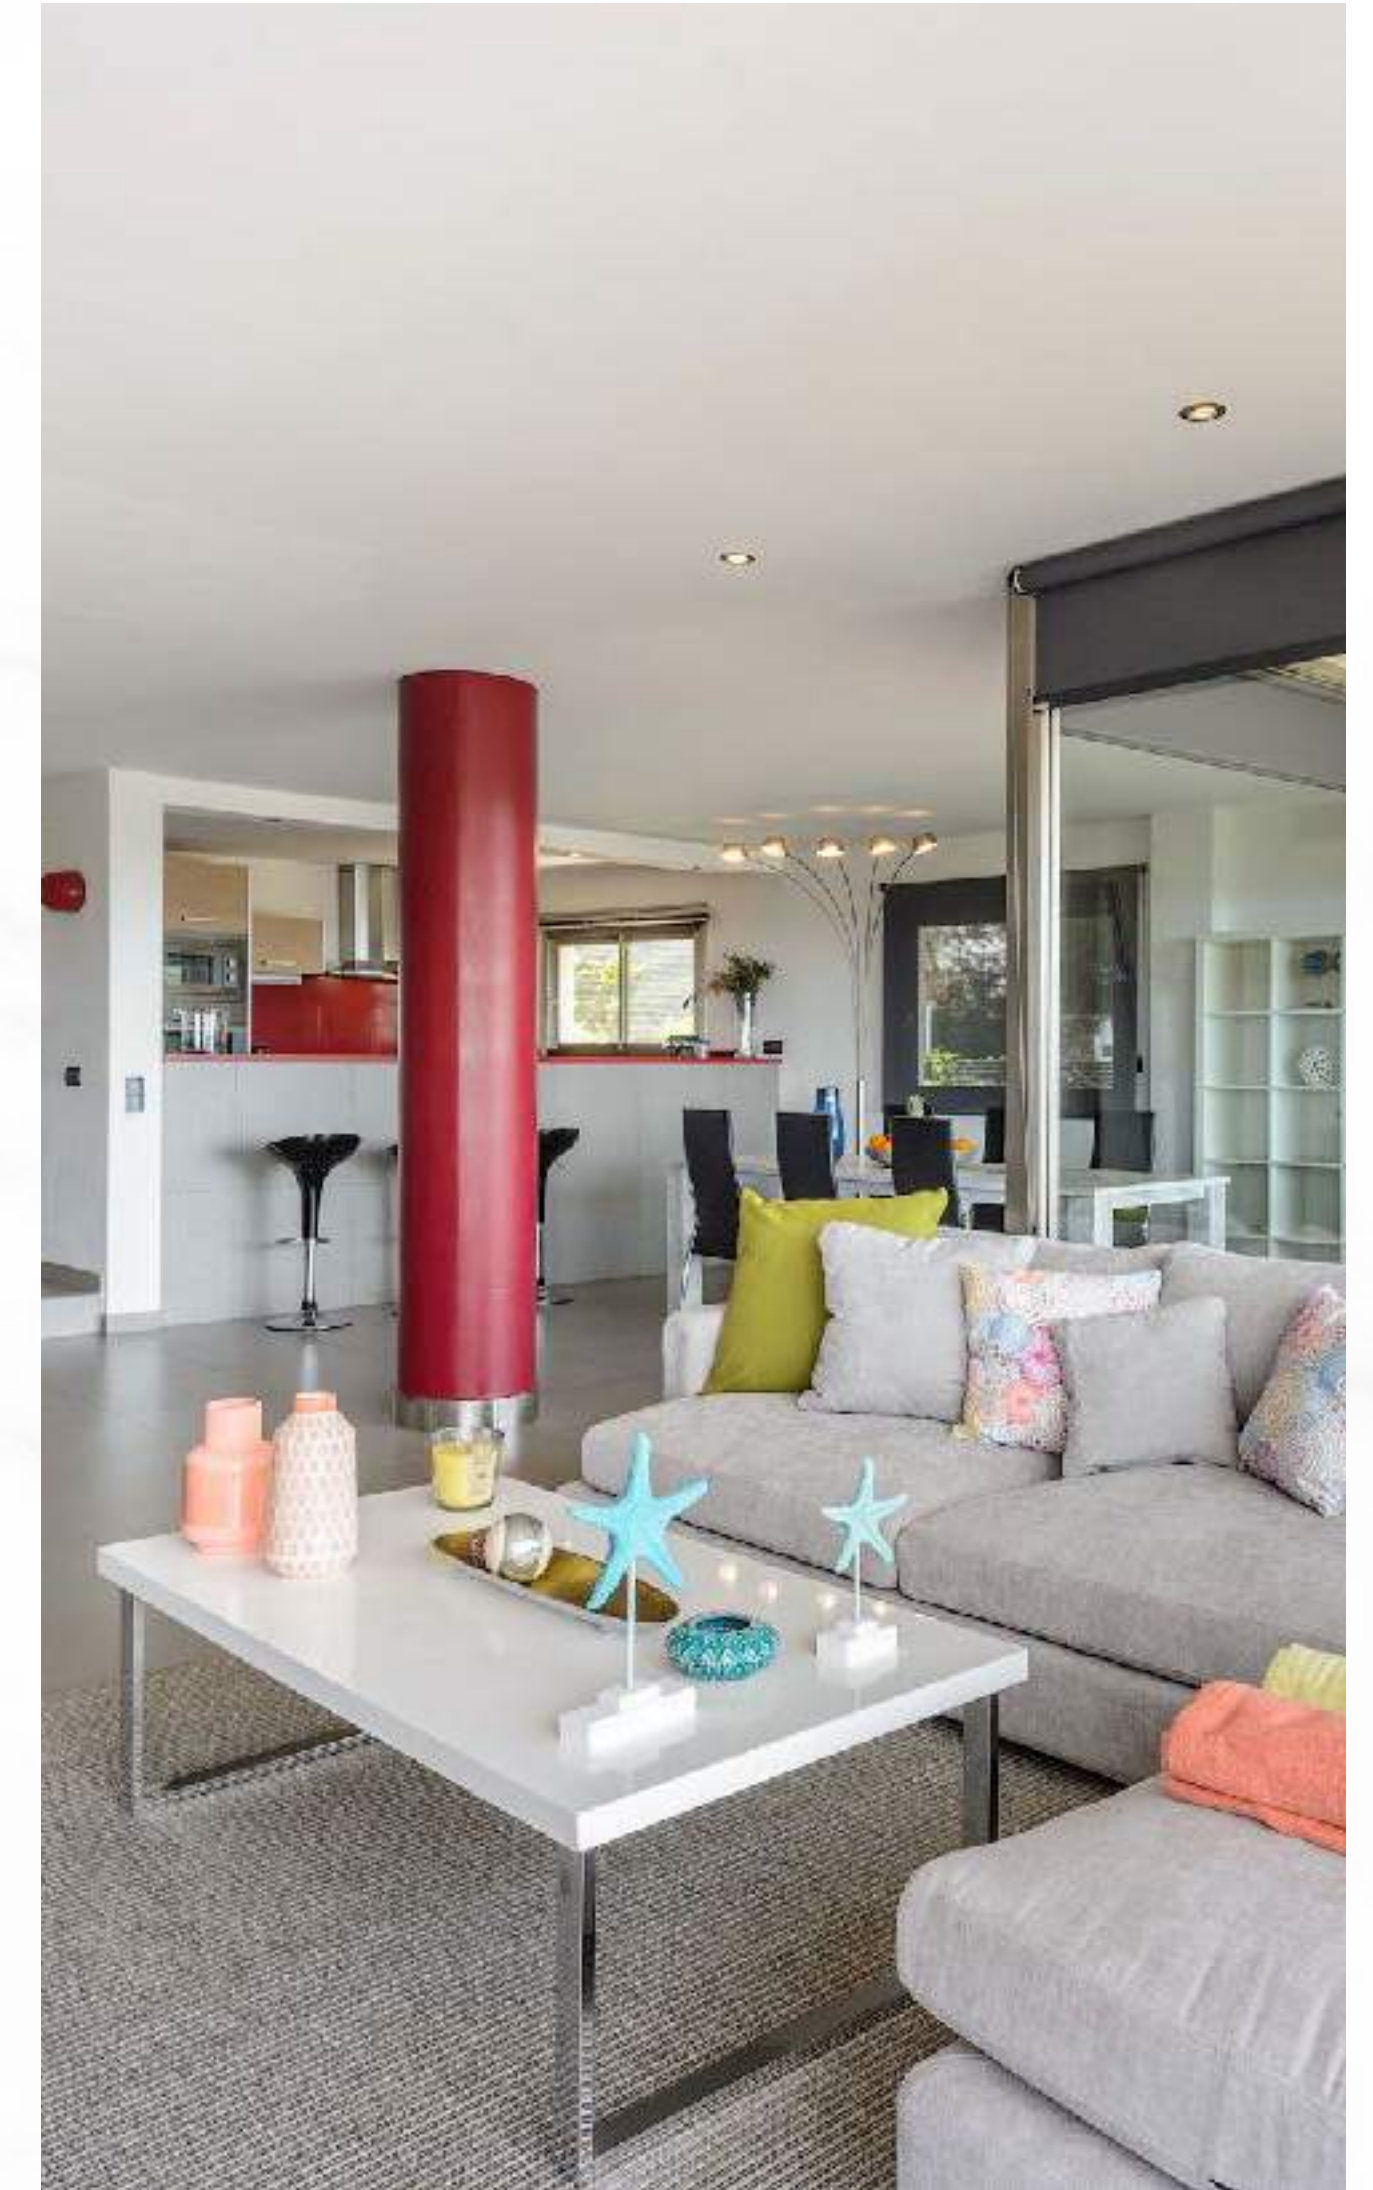

4  4 WC

VILLA LUXE

MODERN 3-LEVEL VILLA

VILLA LUXE

Wonderful modern design Villa, with space enough where to accommodate up to 8 guests, with 4 bedrooms and 4 bathrooms, in a walking distance from Destino's Beach Club and less than 10 minutes to Talamanca's beach, with private pool and independent apartment in a convenient location in Cap Martinet, very close to Talamanca, Marina Botafoch and Jesus Town as well.

With a large terrace with breath taken views, to Ibiza town and Formentera Island, and private swimming pool. In a modern building with 3 levels, you will find a comfortable space with a duplex concept.

1ST FLOOR

Going up by the stairs beside the garden, you will have an upper independent level, with a full equipped kitchen with dining and living room, with a large terrace with an outdoor dining table to share your meals with your friends. There are 2 doubles bedrooms, one en suite and one double with bathroom to share.

VILLA LUXE
MODERN 3-LEVEL VILLA

Suite - First Floor

VILLA LUXE
MODERN 3-LEVEL VILLA

Suite & WC - First Floor

VILLA LUXE
MODERN 3-LEVEL VILLA

Double Room - First Floor

2ND FLOOR

In the third level the best it's waiting, you will have one master room in suite with a large living room and a huge exterior terrace with space enough to take sun, several areas to chill, with stylish sun chair in the top, a hot tub and a chill out mattress to enjoy soft drinks with friends, a gorgeous landscape it's already waiting there to Tamanca views and also formentera island.