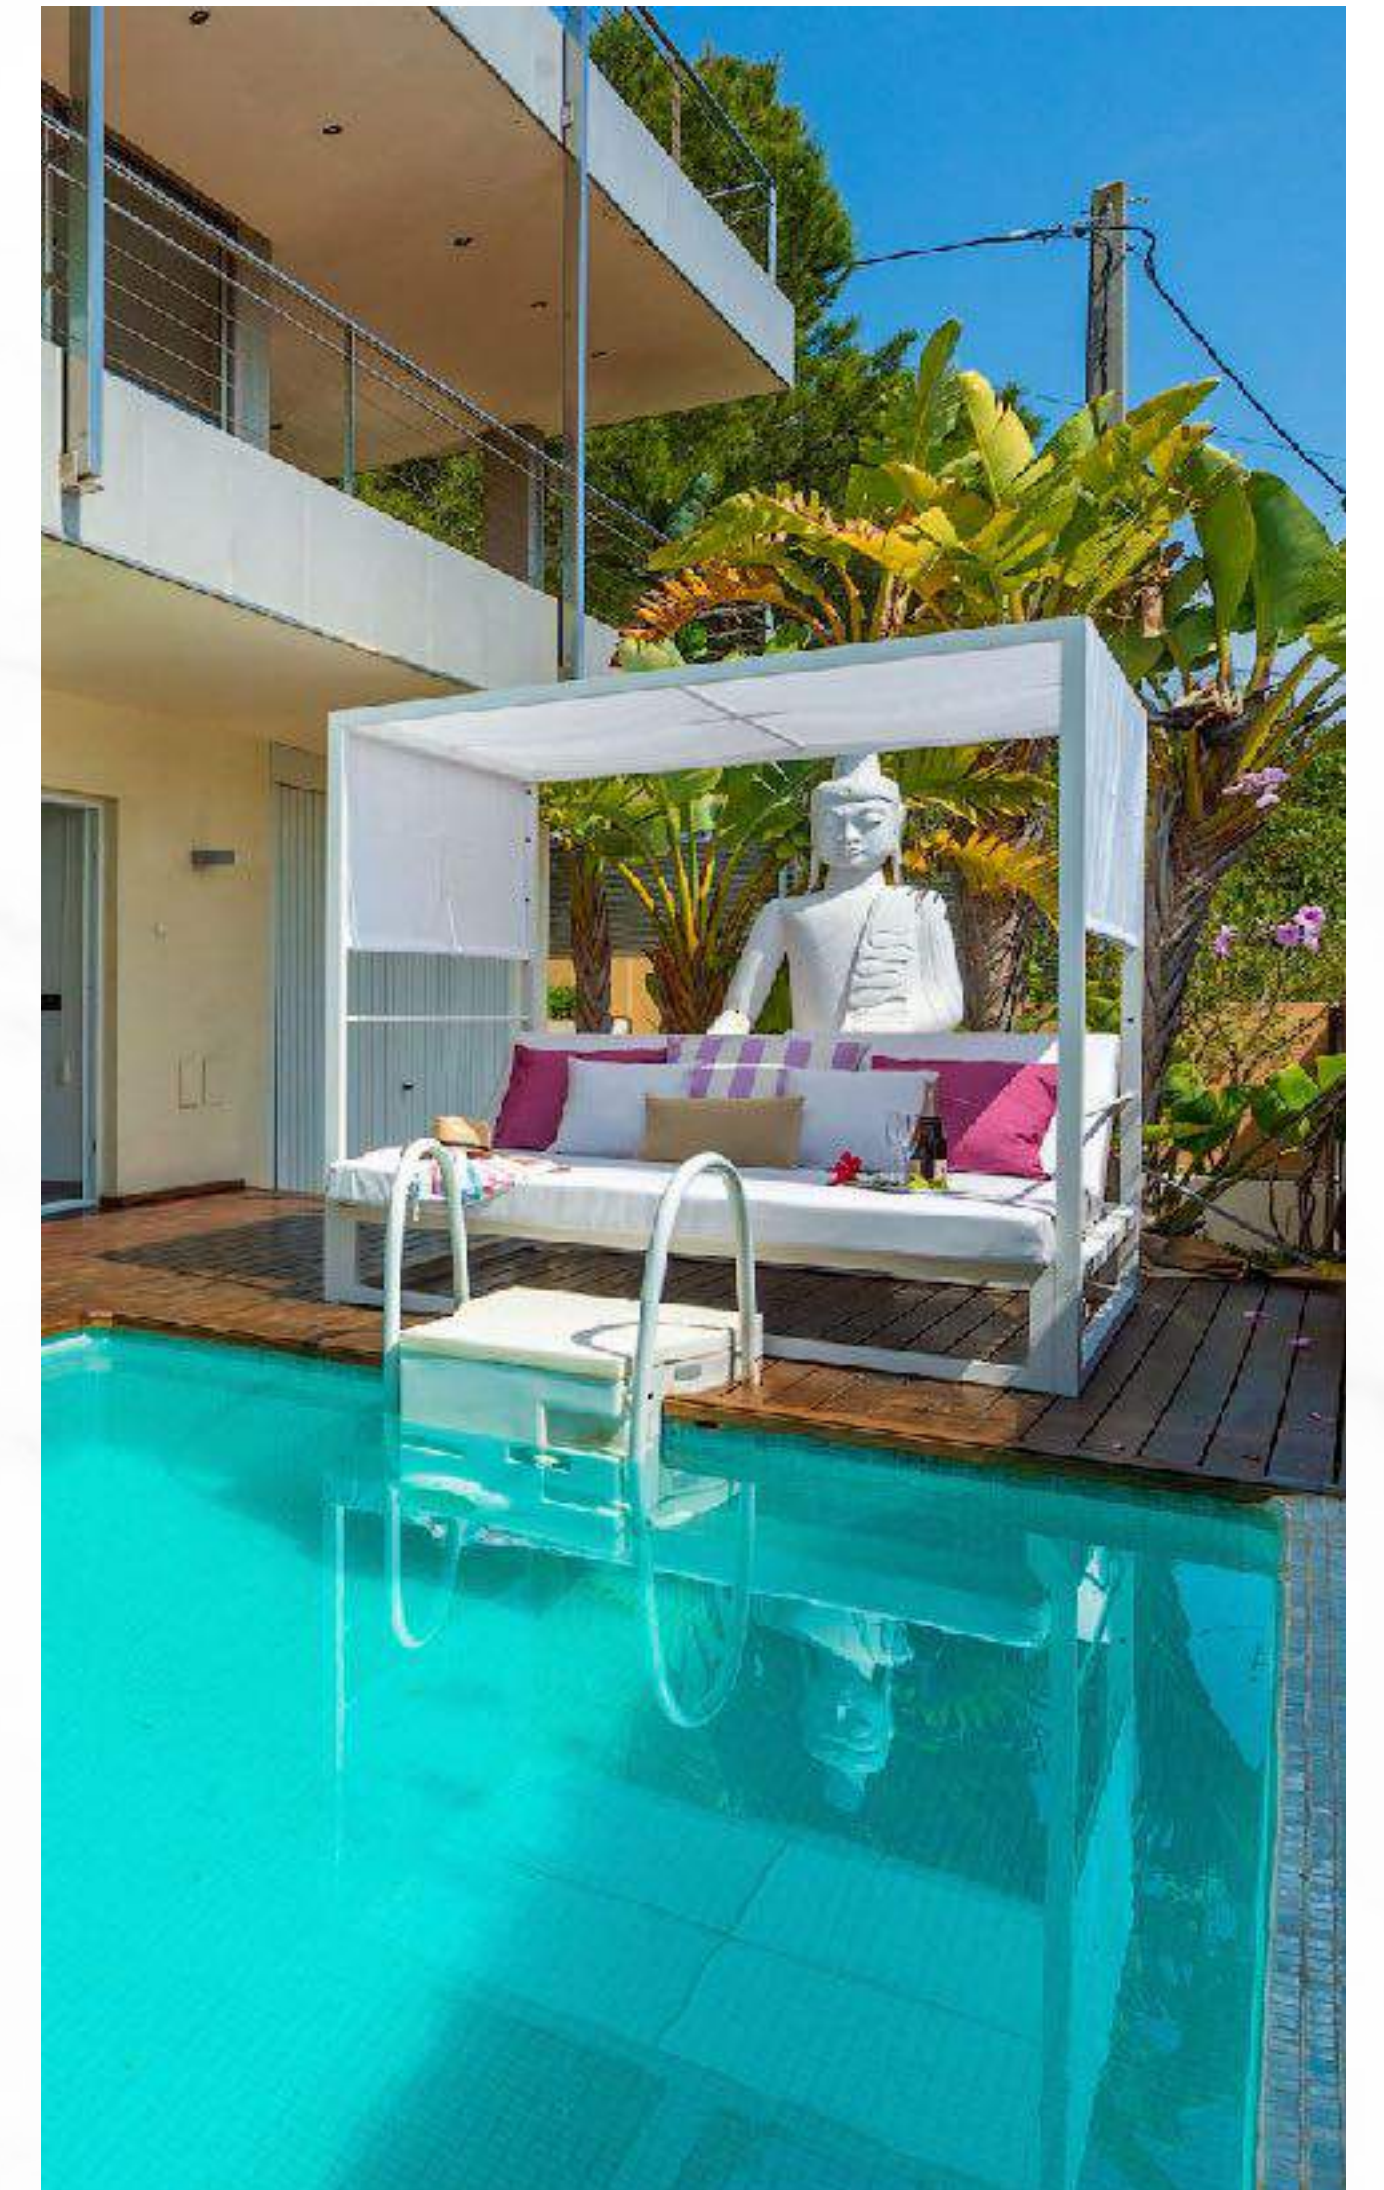

VILLA LUXE

MODERN 3-LEVEL VILLA

Terrace - Ground Floor